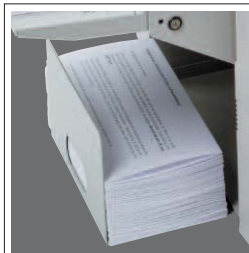

DESTACKING TRAY

The destacking tray can easily be adjusted for the different fold types and holds up to 80 folded letters.

→ IDEAL 8324

Paper size	A4 (297x210 mm)
Paper weights	65-130 gsm*
Fold speed/hour	up to 7000 folds
Power supply	230 V / 50 Hz
Weight	21 kg

* 150 gsm paper with single fold